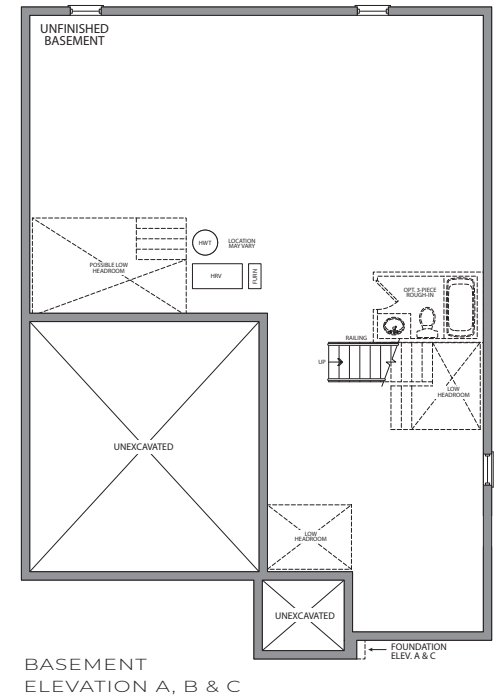

ELEVATION A

ARTIST'S CONCEPT

ELEVATION B

ARTIST'S CONCEPT

ELEVATION C

ARTIST'S CONCEPT

46ft
DETACHED · 5 BEDROOM

ELEVATION A: 3138 SQ.FT.

ELEVATION B: 3120 SQ.FT.

ELEVATION C: 3138 SQ.FT.

The Superior

**46' DETACHED
5 BEDROOM**

ELEVATION A: **3138 SQ.FT.**
ELEVATION B: **3120 SQ.FT.**
ELEVATION C: **3138 SQ.FT.**

The Superior