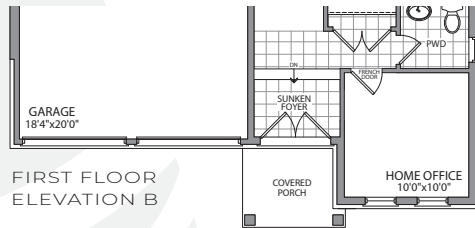

ELEVATION A

ARTIST'S CONCEPT

ELEVATION B

ARTIST'S CONCEPT

ELEVATION C

ARTIST'S CONCEPT

46ft
DETACHED · 5 BEDROOM

ELEVATION A: 3138 SQ.FT.

ELEVATION B: 3120 SQ.FT.

ELEVATION C: 3138 SQ.FT.

The Superior

**46' DETACHED
5 BEDROOM**

ELEVATION A: **3138 SQ.FT.**
ELEVATION B: **3120 SQ.FT.**
ELEVATION C: **3138 SQ.FT.**

The Superior