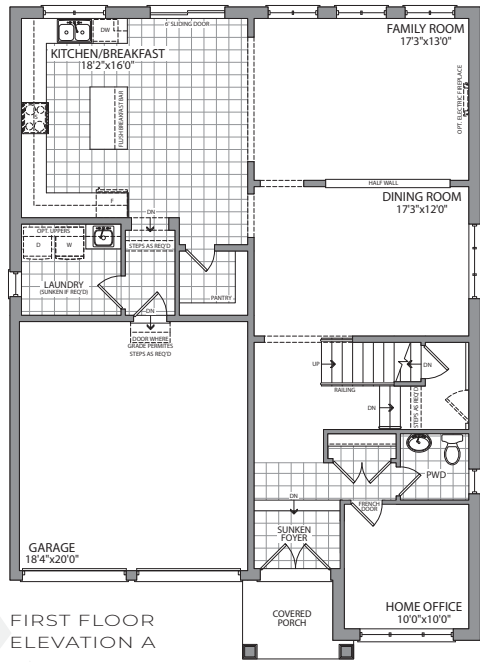

ELEVATION A

ARTIST'S CONCEPT

ELEVATION B

ARTIST'S CONCEPT

ELEVATION C

ARTIST'S CONCEPT

46ft
DETACHED · 5 BEDROOM

ELEVATION A: 3138 SQ.FT.

ELEVATION B: 3120 SQ.FT.

ELEVATION C: 3138 SQ.FT.

The Superior

**46' DETACHED
5 BEDROOM**

ELEVATION A: **3138 SQ.FT.**
ELEVATION B: **3120 SQ.FT.**
ELEVATION C: **3138 SQ.FT.**

The Superior